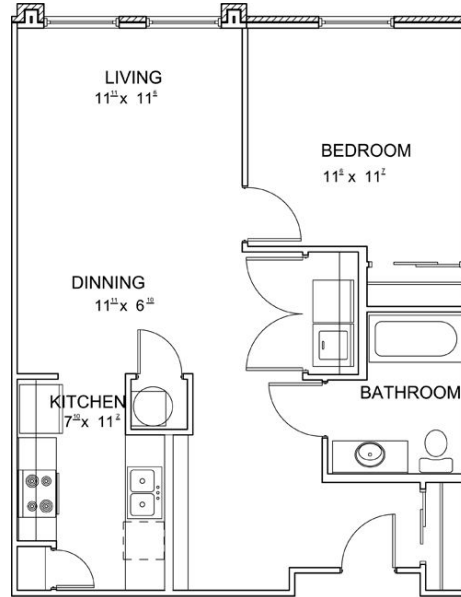

## ONE BEDROOM

1 BEDROOM  
733 SQ. FT.  
STARTING AT \$310

[STETSONSENIORAPTS.COM](http://STETSONSENIORAPTS.COM)

703 EAST 30TH STREET  
INDIANAPOLIS, IN 46205

OFFICE HOURS - TUESDAY & THURSDAY 10AM TO 5PM