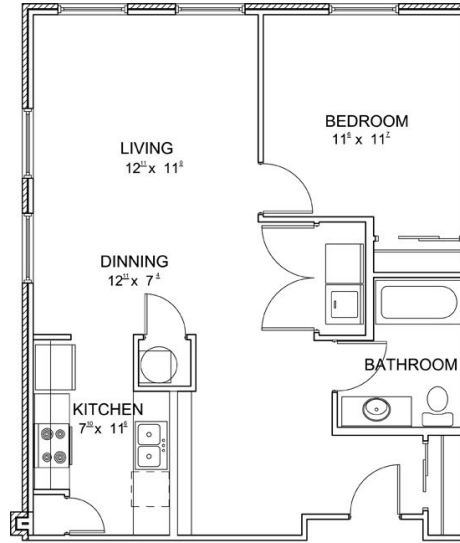

STETSON SENIOR APARTMENTS

ONE BEDROOM II

1 BEDROOM
762 SQ. FT.
STARTING AT \$310

STETSONSENIORAPTS.COM

703 EAST 30TH STREET
INDIANAPOLIS, IN 46205

OFFICE HOURS - TUESDAY & THURSDAY 10AM TO 5PM

PLEASE NOTE THAT RENTAL RATES, AVAILABILITY, DEPOSITS AND SPECIALS ARE SUBJECT TO CHANGE WITHOUT NOTICE AND ARE BASED ON AVAILABILITY. LEASE TERMS VARY AND MINIMUM LEASE TERMS AND OCCUPANCY GUIDELINES MAY APPLY. CONTACT LEASING OFFICE FOR DETAILS.