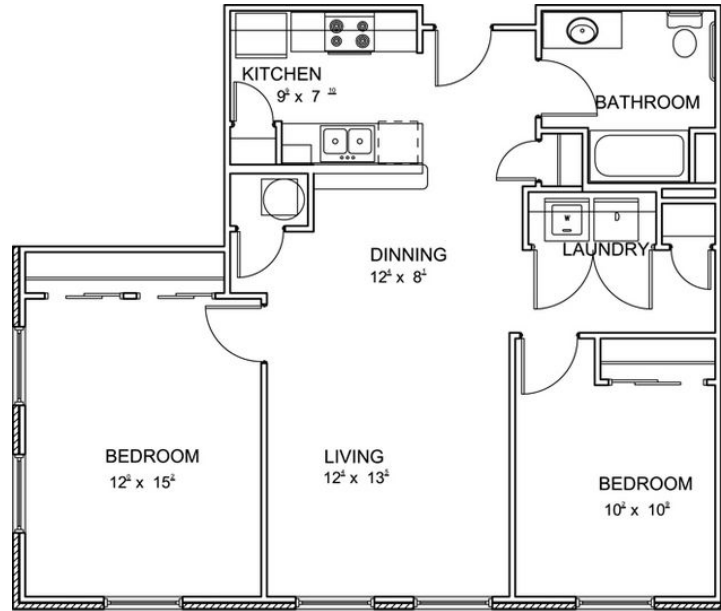

STETSON SENIOR APARTMENTS

TWO BEDROOM

2 BEDROOM

951 SQ. FT.

STARTING AT \$357

STETSONSENIORAPTS.COM

703 EAST 30TH STREET
INDIANAPOLIS, IN 46205

OFFICE HOURS - TUESDAY & THURSDAY 10AM TO 5PM